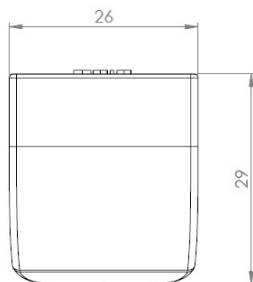

PRODUCT SHEET

Description:

Glass Door Handle "Badge" F/Single Doors, Black Ano,F/Glass Thickness 4-6mm, 1 Zamak Screw W/PVC Tip & 1 Zamak Screw, with $\varnothing 5 \times 3,5$ mm Extension

Item number:

17.40.052-0

Units	Box	Carton	HS Code	Barcode
Pcs.	10	100	8302420090	 5704866072038

Changed from 6,00 mm. to 6,20 mm. 23-04-2012

Screw needed - not on drawing!!

SISO A/S

Mileparken 11
DK-2740 Skovlunde
Denmark
VAT: DK 24786013