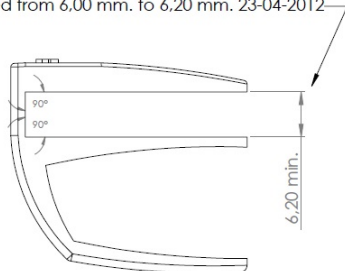

PRODUCT SHEET

Description:

Glass Door Handle "Badge" F/Single Doors, Black Ano,F/Glass Thickness 4-6mm, 1 Zamak Screw W/PVC Tip & 1 Zamak Screw, with $\varnothing 5 \times 3,5$ mm Extension

Item number:

17.40.052-0

Units	Box	Carton	HS Code	Barcode
Pcs.	10	100	8302420090	 5704866072038

Changed from 6,00 mm. to 6,20 mm. 23-04-2012

Screw needed - not on drawing!!

SISO A/S

Mileparken 11
DK-2740 Skovlunde
Denmark
VAT: DK 24786013