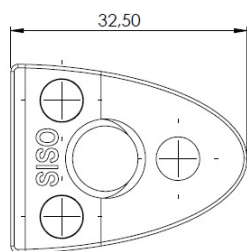

PRODUCT SHEET

Description:

Glass Door Handle "Badge" F/Single Doors, Black Ano,F/Glass Thickness 4-6mm, 1 Zamak Screw W/PVC Tip & 1 Zamak Screw, with $\varnothing 5 \times 3,5$ mm Extension

Item number:

17.40.052-0

Units	Box	Carton	HS Code	Barcode
Pcs.	10	100	8302420090	 5704866072038

Changed from 6,00 mm. to 6,20 mm. 23-04-2012

Screw needed - not on drawing!!

SISO A/S

Mileparken 11
DK-2740 Skovlunde
Denmark
VAT: DK 24786013