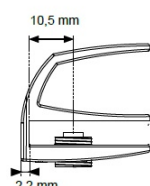

PRODUCT SHEET

Description:

Glass Door Handle "Badge" F/Single Doors, Black Ano,F/Glass Thickness 4-6mm, 1 Zamak Screw W/PVC Tip & 1 Zamak Screw, with $\varnothing 5 \times 3,5$ mm Extension

Item number:

17.40.052-0

Units	Box	Carton	HS Code	Barcode
Pcs.	10	100	8302420090	 5704866072038

Changed from 6,00 mm. to 6,20 mm. 23-04-2012

Screw needed - not on drawing!!

SISO A/S

Mileparken 11
DK-2740 Skovlunde
Denmark
VAT: DK 24786013